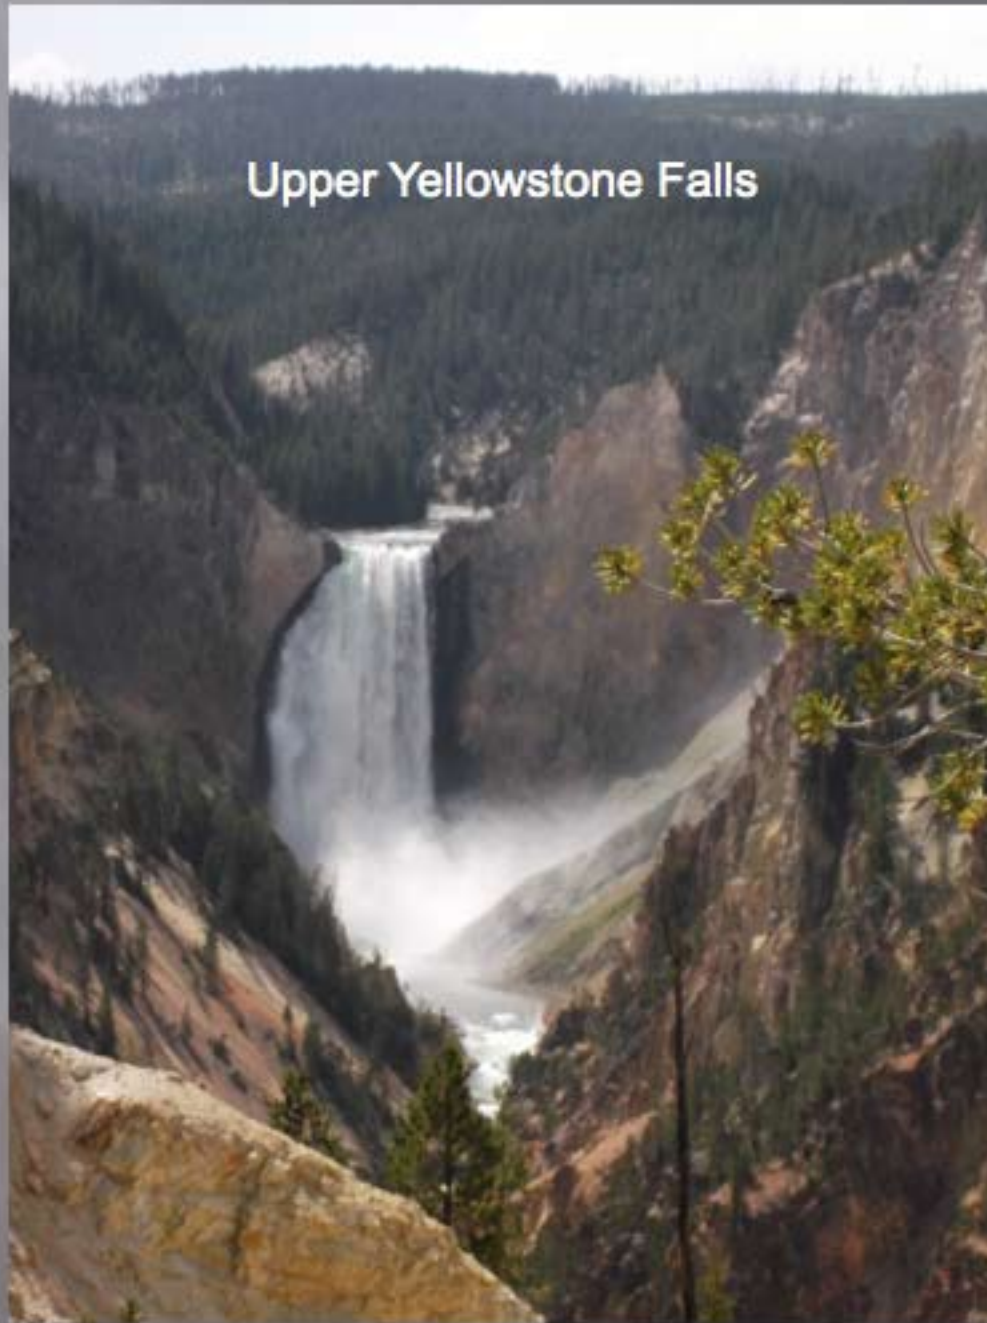

YELLOWSTONE
NATIONAL
PARK

NATIONAL
PARK
SERVICE

Great IDAHO
8B EL416
FORSYTH COUNTY 2008

Upper Yellowstone Falls

Emerald Pool

THE END